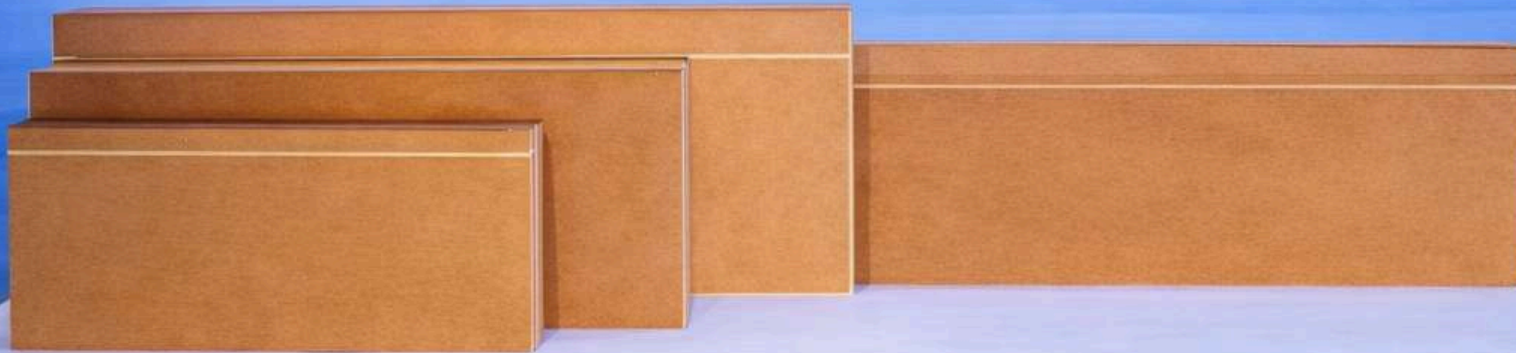

Plastic Chairs RSA

"Let's get Comfortable"

Desk Tops Only

Supawood

M11

M11a - 550mm x 450mm x 16mm - **R136**

M11b - 750mm x 450mm x 16mm - **R182**

M11c-1000mm x 450mm x 16mm - **R243**

M11d-1200mm x 450mm x 16mm - **R292**

Price of Saligna Wood available on request

Minimum Order - 10 units